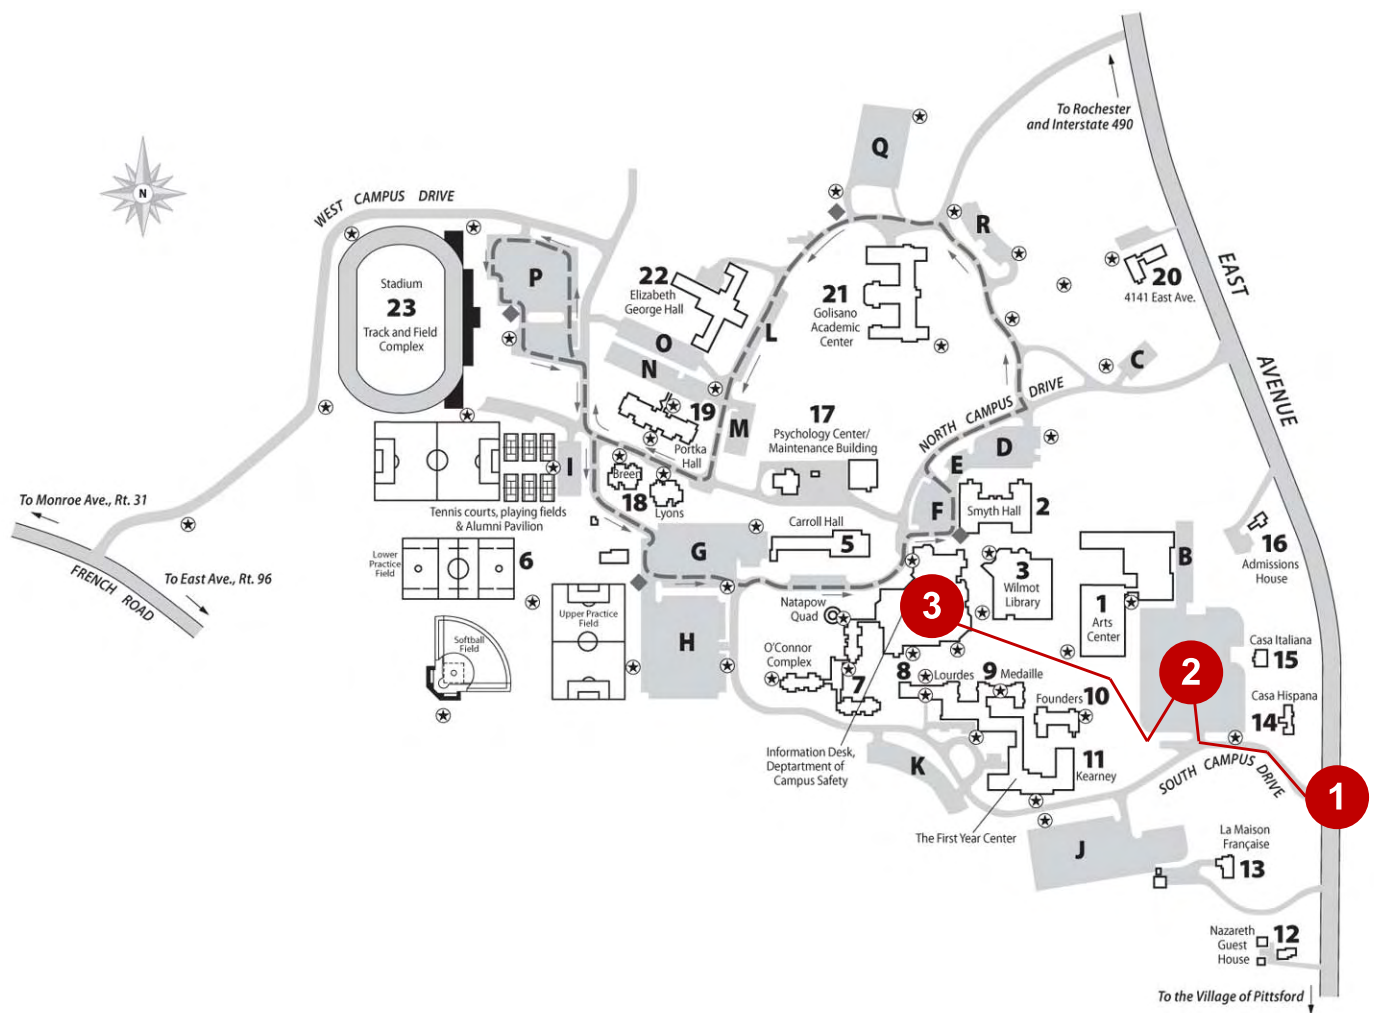

100 years of collective action: the rochester settlement house conference

parking information

- 1 Enter at the South Entrance to the campus.
- 2 Park in the Arts Center parking lot.
- 3 Follow signs to the Schults Center (first session is in the Forum).

Signage and volunteers will be on campus to help you find your way. If you get lost please call 585-202-3570.